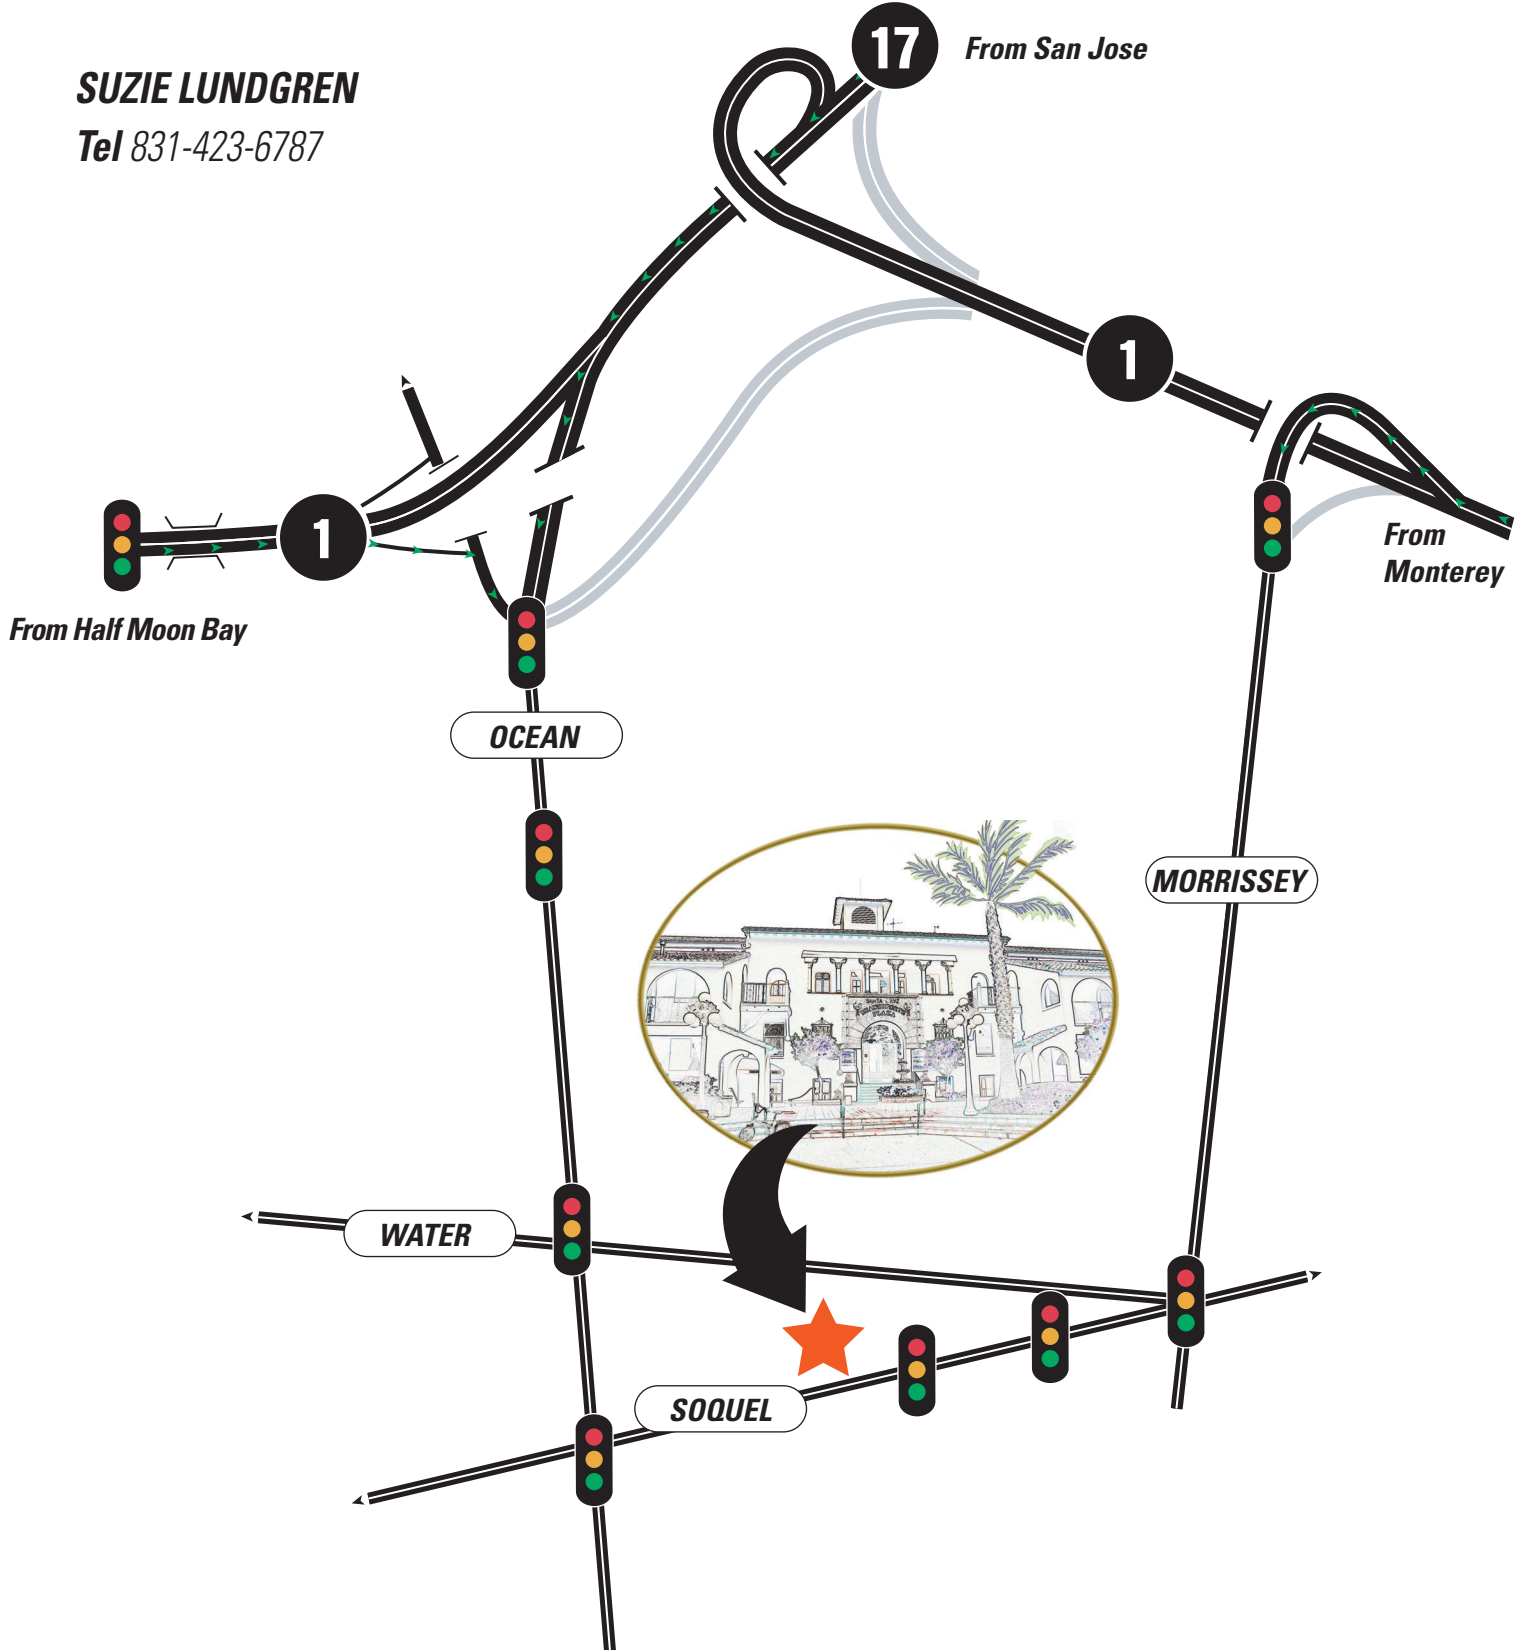

## From San Jose

CA 17 South 4 miles past Scotts Valley  
Merge onto Ocean Street  
Turn Left onto Soquel Avenue (0.7 miles)  
Turn Left into Branciforte Plaza (0.15 miles)

## From the North (Half Moon Bay) via Highway 1

CA-1/Coast Road South  
Take Ocean Street  
Turn Left onto Soquel Avenue (0.7 miles)  
Turn Left into Branciforte Plaza (0.15 miles)

## From the South (Monterey) via Highway 1

CA-1 North  
Take Morrissey Boulevard West (Over Freeway)  
Go Right onto Water Street (0.4 miles) (*get into left lane immediately*) to Soquel Avenue  
Turn Right into Branciforte Plaza (0.6 miles)